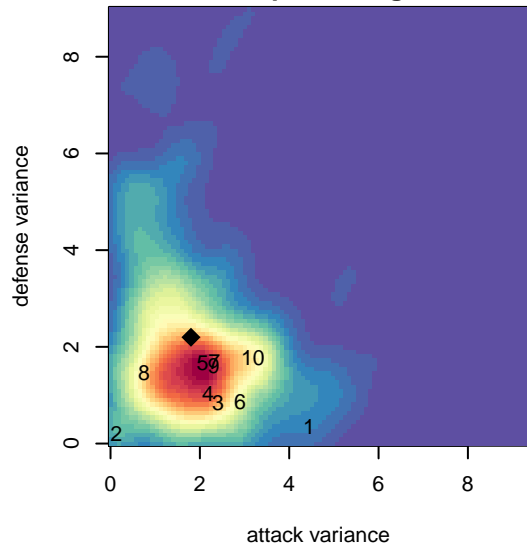

# NICH Impact G05

NICH SC  
 Portland, OR  
 G05 total strength=556  
 attack=0.58 defense=0.32  
 fall league = PTT G05 Div 2 Red  
 spr league = Spr OYS G05 Div 2 Red

alt names used:  
 NORTHWEST (NSC) NSC U12G IMPACT (OR  
 NSC-Northwest Soccer Club-U12G Impact  
 NSC 05G Impact  
 NSC U12G Impact  
 NSC 05G Impact  
 NSC 05G Impact

**NICH Impact G05**  
 Dots are actual minus expected GF (blue circles) and GA (red triangles).  
 Blue line is smoothed change in attack strength. Red is smoothed change in defense strength.

**attack and defense variance (black dot)  
relative to other teams  
and top 10 in region**