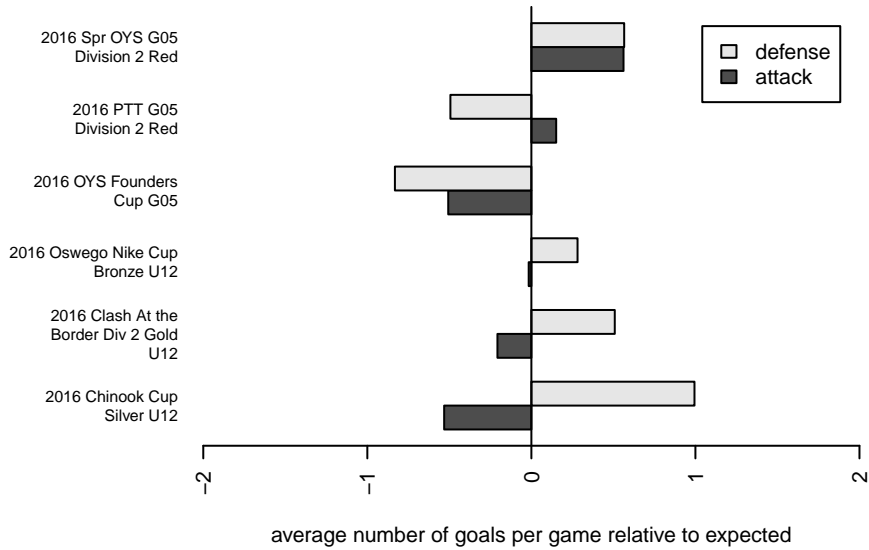

Performance relative to 13 month average