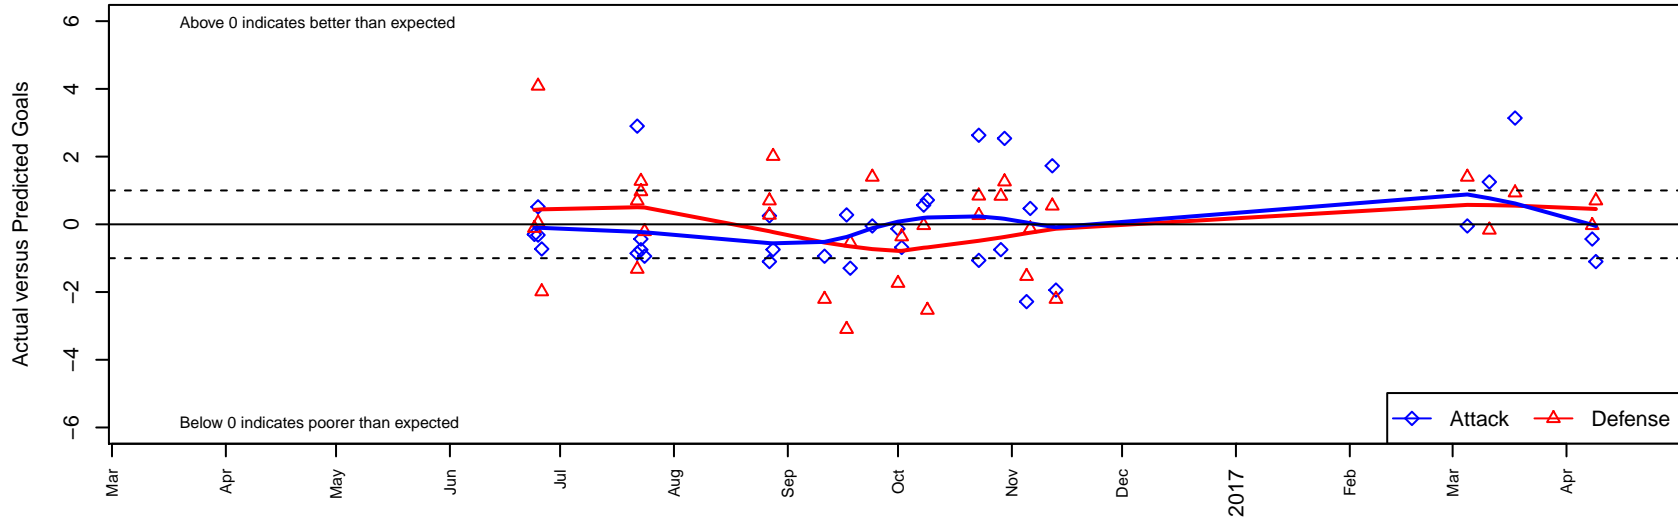

# NICH Impact G05

NICH SC  
 Portland, OR  
 G05 total strength=556  
 attack=0.58 defense=0.32  
 fall league = PTT G05 Div 2 Red  
 spr league = Spr OYS G05 Div 2 Red

alt names used:  
 NORTHWEST (NSC) NSC U12G IMPACT (OR  
 NSC-Northwest Soccer Club-U12G Impact  
 NSC 05G Impact  
 NSC U12G Impact  
 NSC 05G Impact  
 NSC 05G Impact

**NICH Impact G05**  
 Dots are actual minus expected GF (blue circles) and GA (red triangles).  
 Blue line is smoothed change in attack strength. Red is smoothed change in defense strength.

**attack and defense variance (black dot)  
relative to other teams  
and top 10 in region**