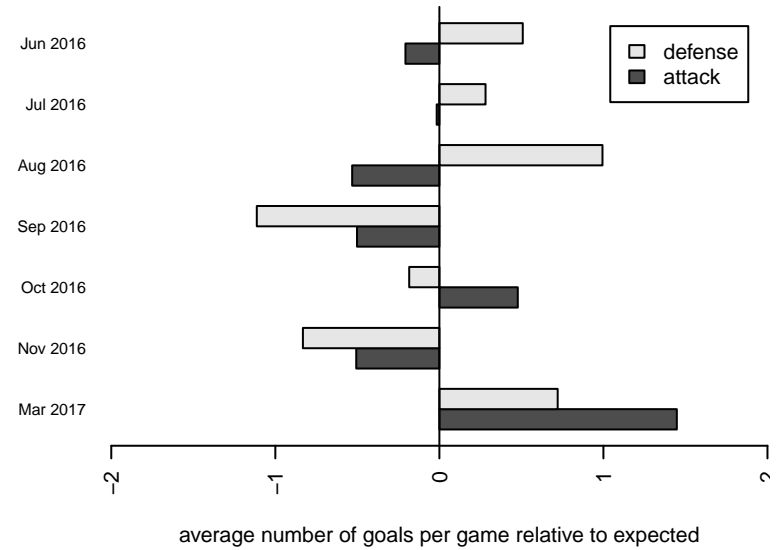

Performance relative to 13 month average