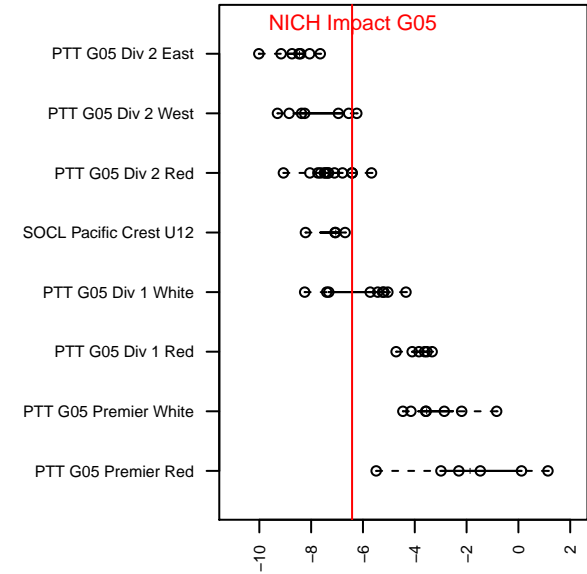

**attack and defense rating
relative to others at age
and all opponents in last 13 months**